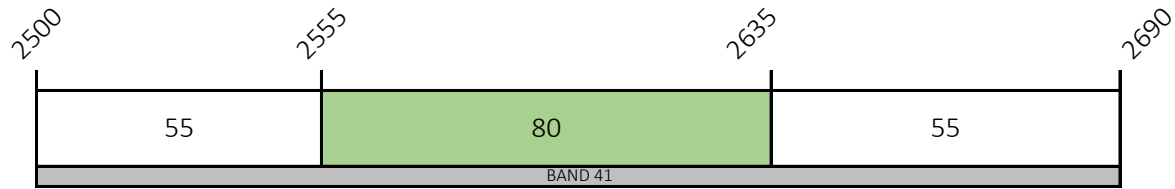

Last Updated April 2024

2300 MHz Band

KEY

 ASSIGNED

 UNASSIGNED

Numbers in MHz

Last Updated April 2024

2600 MHz Band

KEY

 ASSIGNED

 UNASSIGNED

Numbers in MHz

Last Updated April 2024

3500 MHz

KEY
[Green Box] ASSIGNED
[White Box] UNASSIGNED
Numbers in MHz