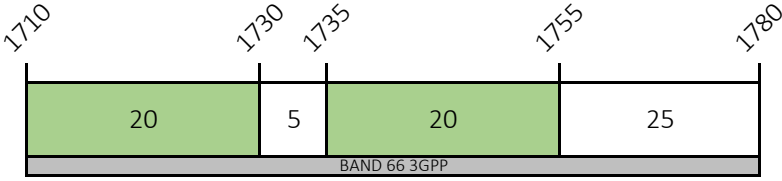

700 MHz Band

KEY

- ASSIGNED
 - UNASSIGNED
 - GOJ RESERVED
- Numbers in MHz

Last Updated April 2024

850/900 MHz Band

KEY
 [Green Box] ASSIGNED
 [White Box] UNASSIGNED
 [Black Box] UNASSIGNABLE
 Numbers in MHz

Last Updated April 2024

1700/2100 MHz Band

KEY
[Green Box] ASSIGNED
[White Box] UNASSIGNED
Numbers in MHz

Last Updated April 2024

1800/1900 MHz Band

KEY
■ ASSIGNED
■ UNASSIGNED
■ UNASSIGNABLE
Numbers in MHz