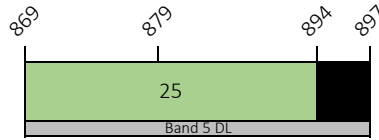

700 MHz Band

KEY

- ASSIGNED
 - UNASSIGNED
 - GOJ RESERVED
- Numbers in MHz

Last Updated April 2024

850/900 MHz Band

KEY
 [Green Box] ASSIGNED
 [White Box] UNASSIGNED
 [Black Box] UNASSIGNABLE
 Numbers in MHz

Last Updated April 2024

1700/2100 MHz Band

KEY
[Green Box] ASSIGNED
[White Box] UNASSIGNED
Numbers in MHz

Last Updated April 2024

1800/1900 MHz Band

KEY
■ ASSIGNED
■ UNASSIGNED
■ UNASSIGNABLE
Numbers in MHz