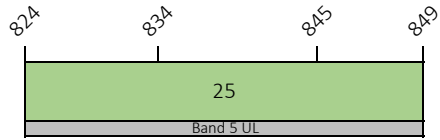

700 MHz Band

KEY

- ASSIGNED
 - UNASSIGNED
 - GOJ RESERVED
- Numbers in MHz

Last Updated April 2024

850/900 MHz Band

KEY
 [Green Box] ASSIGNED
 [White Box] UNASSIGNED
 [Black Box] UNASSIGNABLE
 Numbers in MHz

Last Updated April 2024

1700/2100 MHz Band

KEY
[Green Box] ASSIGNED
[White Box] UNASSIGNED
Numbers in MHz

Last Updated April 2024

1800/1900 MHz Band

KEY
■ ASSIGNED
■ UNASSIGNED
■ UNASSIGNABLE
Numbers in MHz