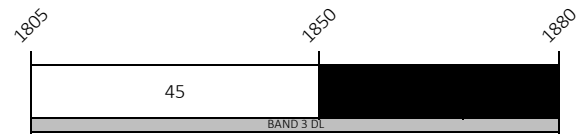

Last Updated April 2024

1700/2100 MHz Band

KEY
[Green Box] ASSIGNED
[White Box] UNASSIGNED
Numbers in MHz

Last Updated April 2024

1800/1900 MHz Band

KEY
■ ASSIGNED
■ UNASSIGNED
■ UNASSIGNABLE
Numbers in MHz