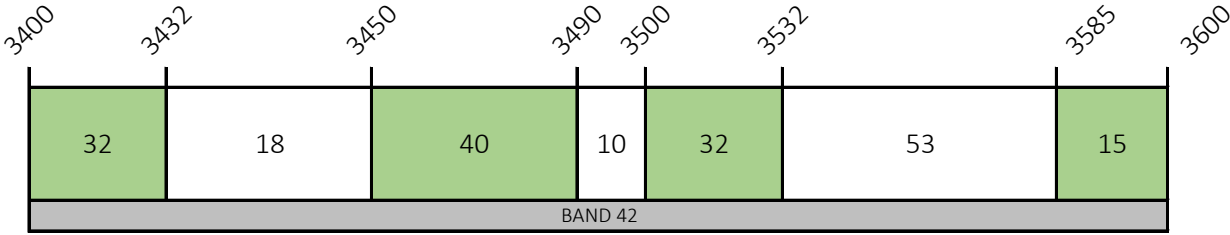

KEY

 ASSIGNED

 UNASSIGNED

Numbers in MHz

Last Updated April 2024

3500 MHz

KEY
[Green Box] ASSIGNED
[White Box] UNASSIGNED
Numbers in MHz