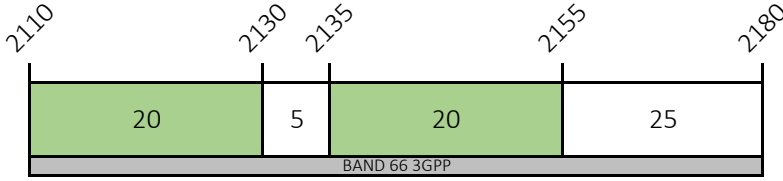

700 MHz Band

KEY

- ASSIGNED
 - UNASSIGNED
 - GOJ RESERVED
- Numbers in MHz

Last Updated April 2024

850/900 MHz Band

KEY
 [Green Box] ASSIGNED
 [White Box] UNASSIGNED
 [Black Box] UNASSIGNABLE
 Numbers in MHz

Last Updated April 2024

1700/2100 MHz Band

KEY
[Green Box] ASSIGNED
[White Box] UNASSIGNED
Numbers in MHz

Last Updated April 2024

1800/1900 MHz Band

KEY
■ ASSIGNED
■ UNASSIGNED
■ UNASSIGNABLE
Numbers in MHz