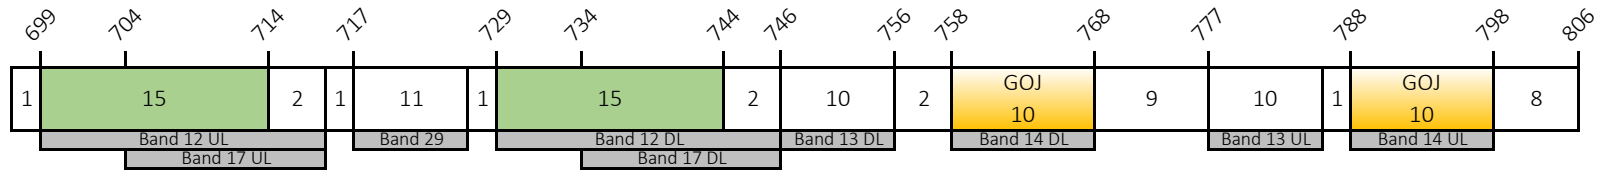

700 MHz Band

KEY

- ASSIGNED
 - UNASSIGNED
 - GOJ RESERVED
- Numbers in MHz

Last Updated April 2024

850/900 MHz Band

KEY
 [Green Box] ASSIGNED
 [White Box] UNASSIGNED
 [Black Box] UNASSIGNABLE
 Numbers in MHz

Last Updated April 2024

1700/2100 MHz Band

KEY
[Green Box] ASSIGNED
[White Box] UNASSIGNED
Numbers in MHz

Last Updated April 2024

1800/1900 MHz Band

KEY
■ ASSIGNED
■ UNASSIGNED
■ UNASSIGNABLE
Numbers in MHz