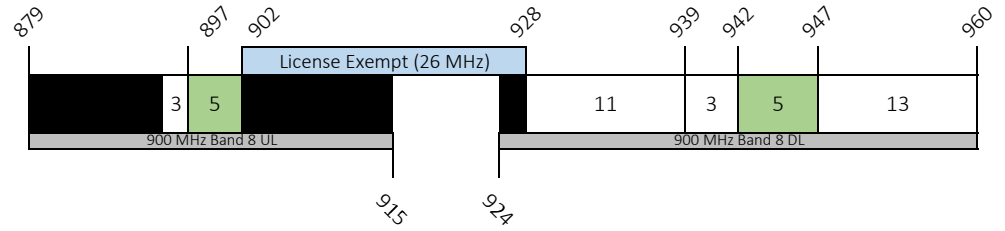

700 MHz Band

KEY

- ASSIGNED
 - UNASSIGNED
 - GOJ RESERVED
- Numbers in MHz

Last Updated April 2024

850/900 MHz Band

KEY
 [Green Box] ASSIGNED
 [White Box] UNASSIGNED
 [Black Box] UNASSIGNABLE
 Numbers in MHz

Last Updated April 2024

1700/2100 MHz Band

KEY
[Green Box] ASSIGNED
[White Box] UNASSIGNED
Numbers in MHz

Last Updated April 2024

1800/1900 MHz Band

KEY
■ ASSIGNED
■ UNASSIGNED
■ UNASSIGNABLE
Numbers in MHz